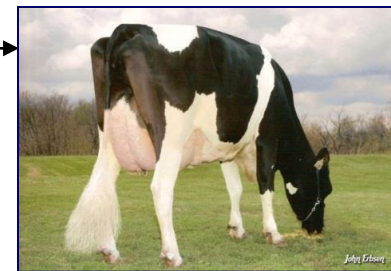

Marsrover PP-Red

z rodiny “De-Su” / Georgia

BETTER COWS > BETTER LIFE