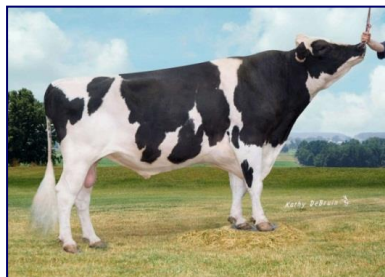

Marsrover PP-Red

z rodiny “De-Su” / Georgia

BETTER COWS > BETTER LIFE