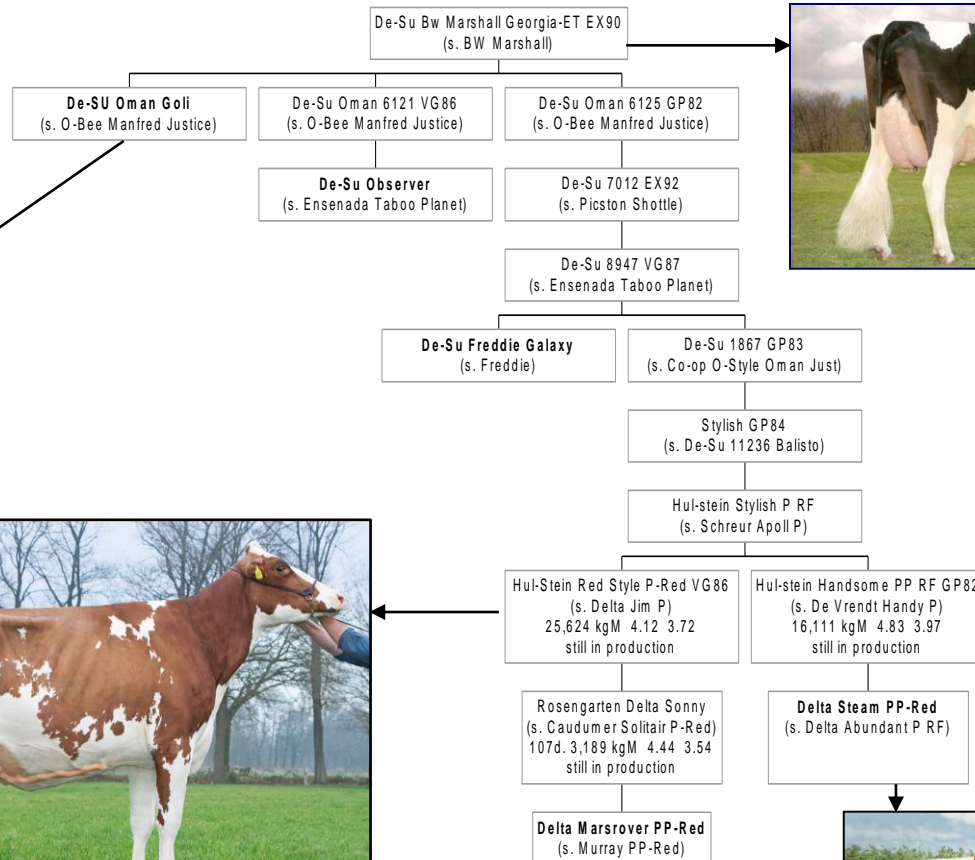

Marsrover PP-Red

z rodiny “De-Su” / Georgia

BETTER COWS > BETTER LIFE